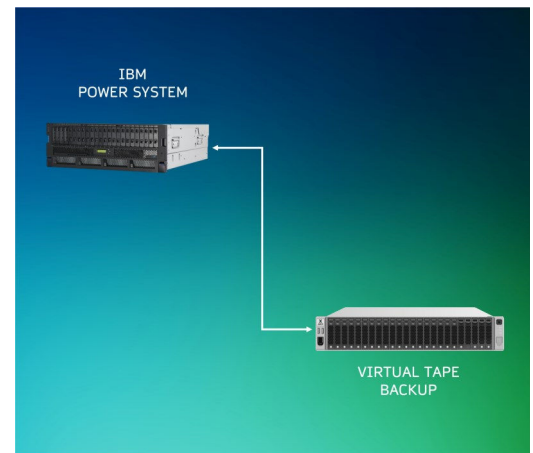

WHY OUR IBM i CUSTOMERS LOVE LASERVAULT ViTL

“10 out of 10! LaserVault ViTL is fantastic to use. ViTL backs up the system in half the time of tape and the speed and ease that you can restore a file is great.” *Frederick County, VA*