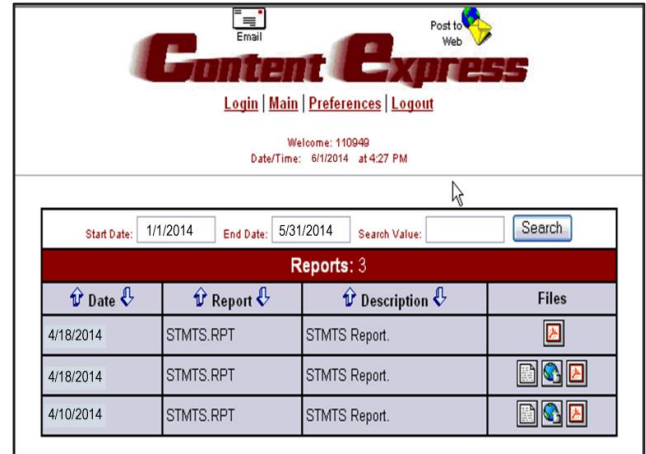

“Can you send it to me as a PDF?”

It's simple to do with Content Express!

Content Express™ is a complete content delivery solution that automatically reads and splits your computer-generated reports, turns them into PDF, HTML, and text files, and distributes them to your recipients via email, fax, or the web. Instant no-hassle delivery of your files, documents, databases, and spreadsheets, as well as reports and invoices, saves you time and money...

By moving to a digital distribution system, your company is guaranteed to realize thousands of dollars in savings within a couple of months. You will use less paper, printer toner, and postage and spend less time printing and assembling paper reports.

Content Express also contains a forms overlay feature that can be used for your company invoices, order acknowledgments, sales reports, or statements to make the copies look like the original. Best of all, Content Express works with the reports and files that are generated by your host computer. No programming changes are required!

Export ASCII text reports into PDF or HTML files with the click of a mouse. An intuitive graphical interface is included with Content Express so that any user will be able to master the program with minimal training.

See the ease with which you can take control of how your reports and documents are delivered and learn how to save your company time and money. Schedule to see a live on-line demo.

Easily select and send reports and documents via email, fax, or the web, to get it there instantly. You'll also reduce paper usage and postage costs.